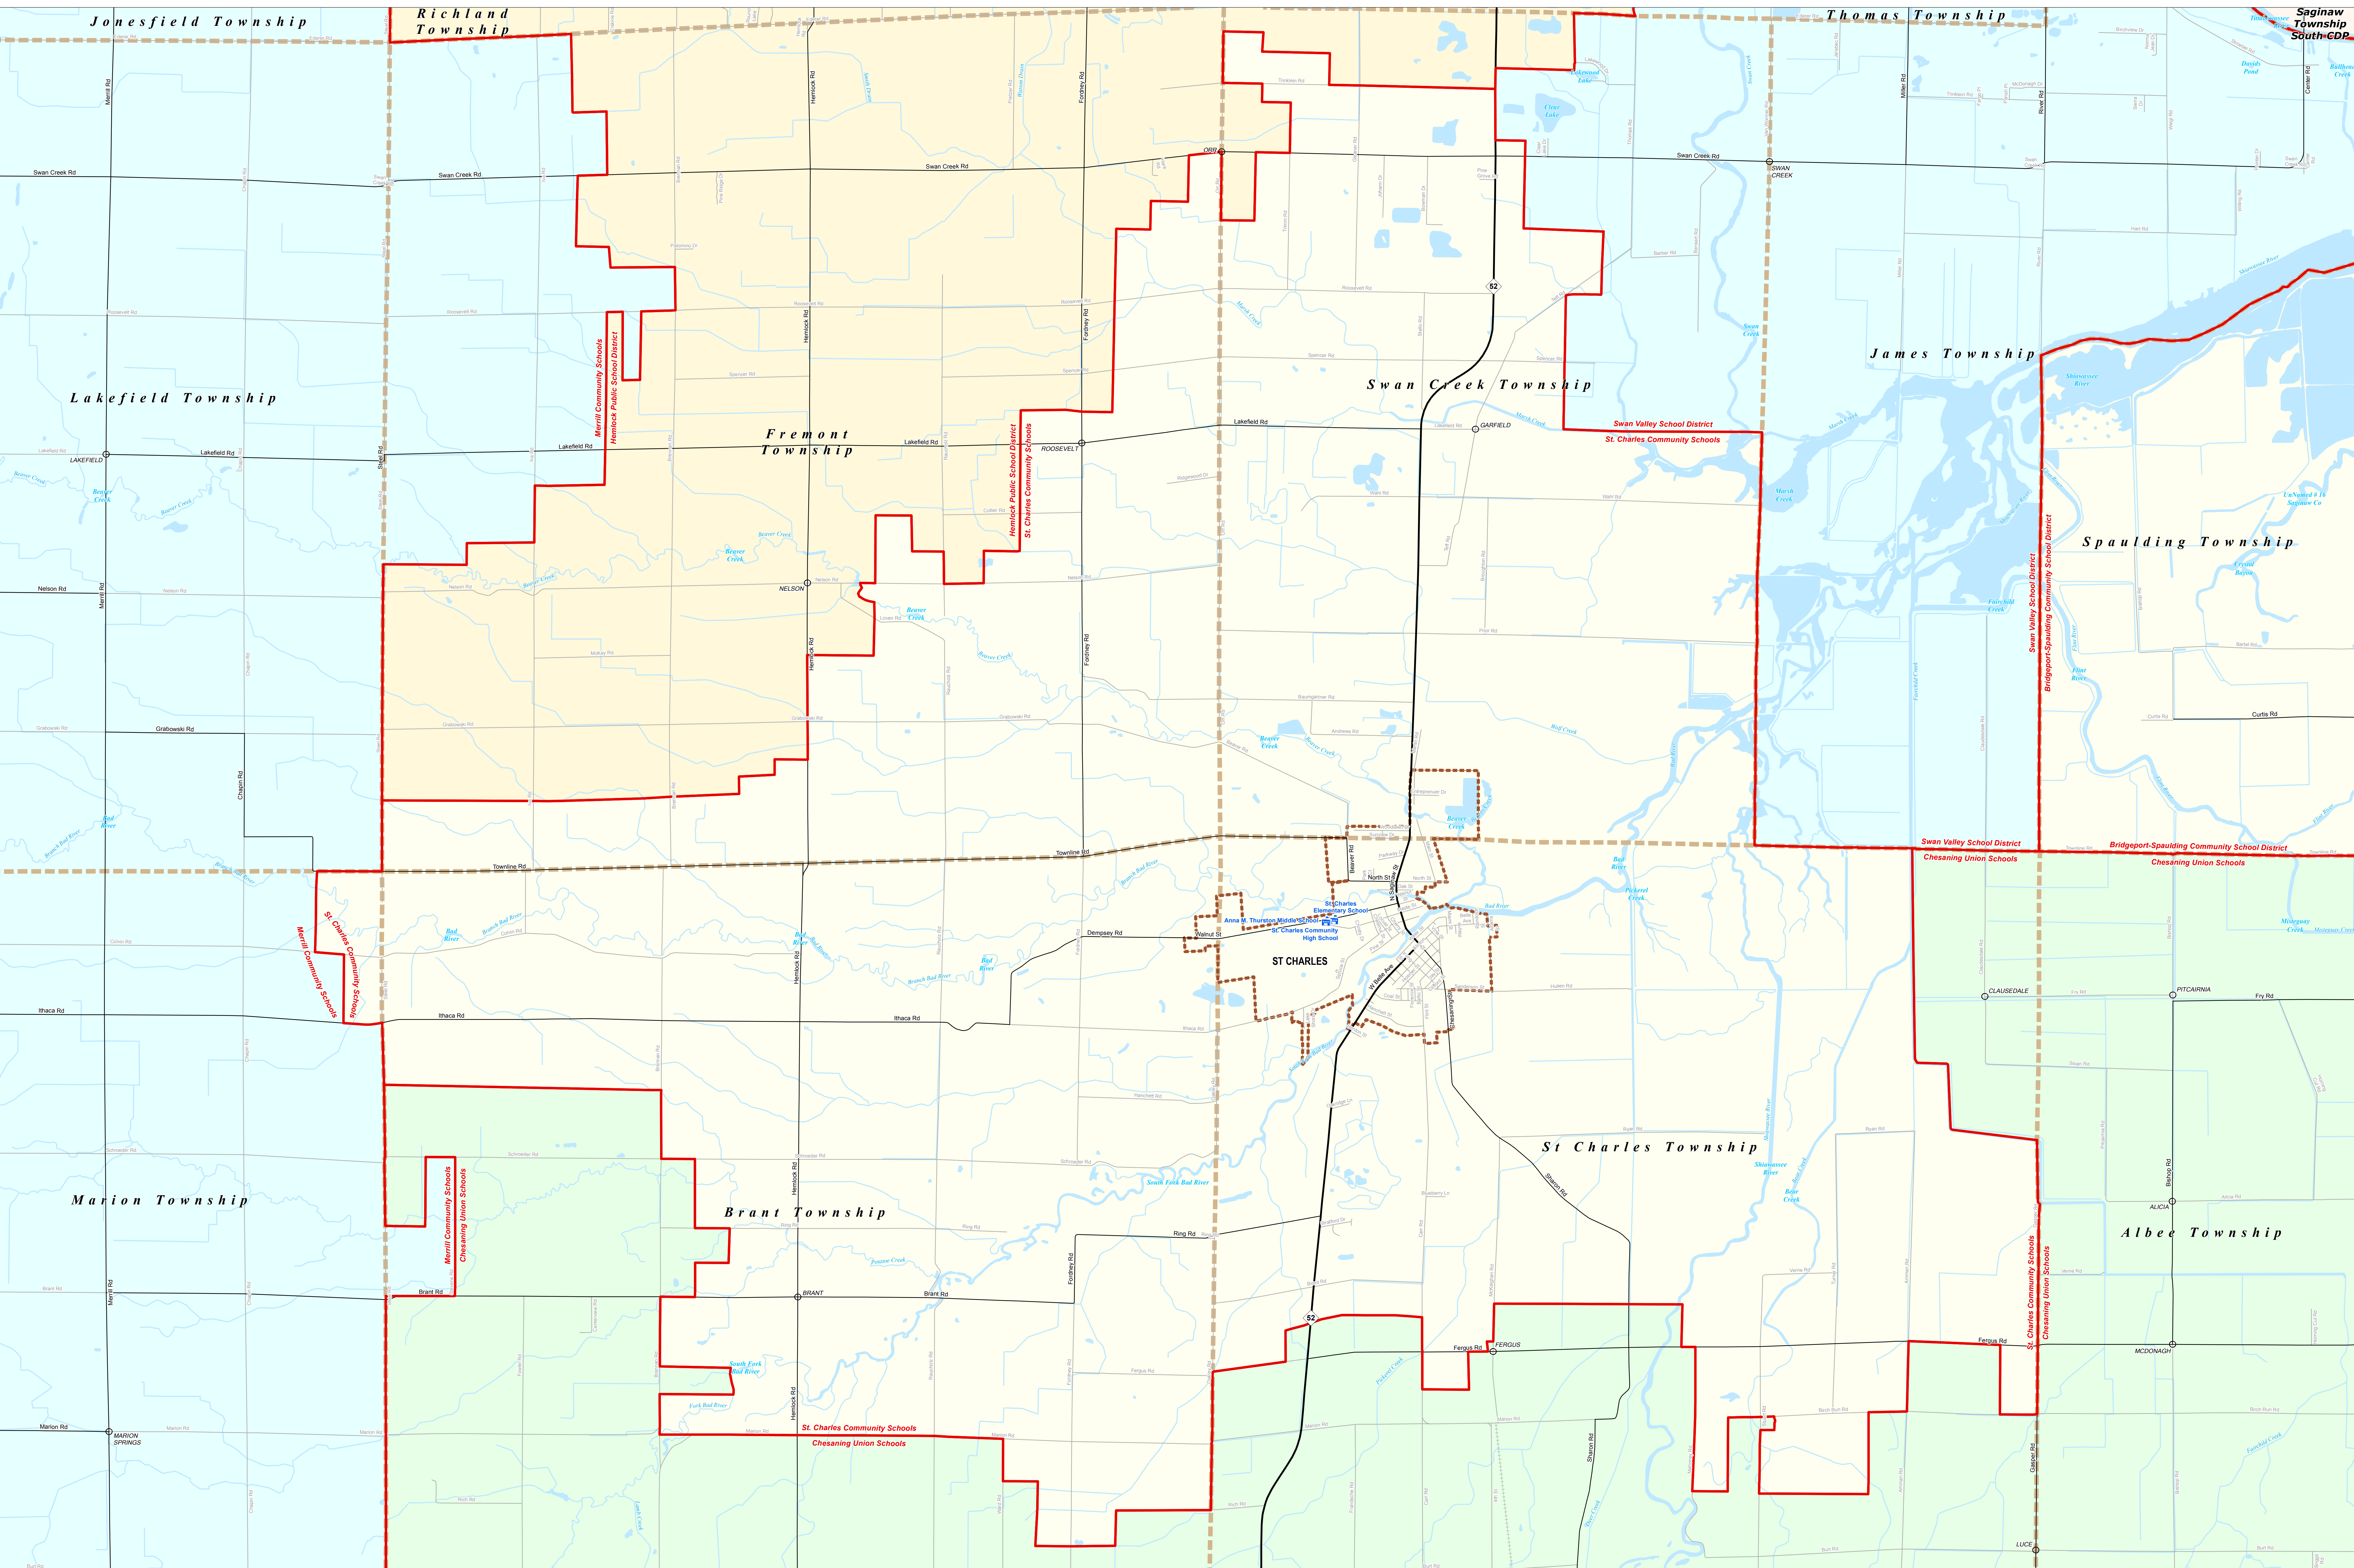

ST. CHARLES COMMUNITY SCHOOLS

Saginaw ISD
0 0.25 0.5 1 Miles

All information presented in this publication is in the public domain and may be reproduced, reprinted, and redistributed as desired.

Legend   - School District   - County   - City   - Township   - Village   - Census Designated Place   - Unincorporated Place   - School   - Freeway   - Primary Road   - Local Road   - Railroad   - Water Feature   - River, Stream, or Drain